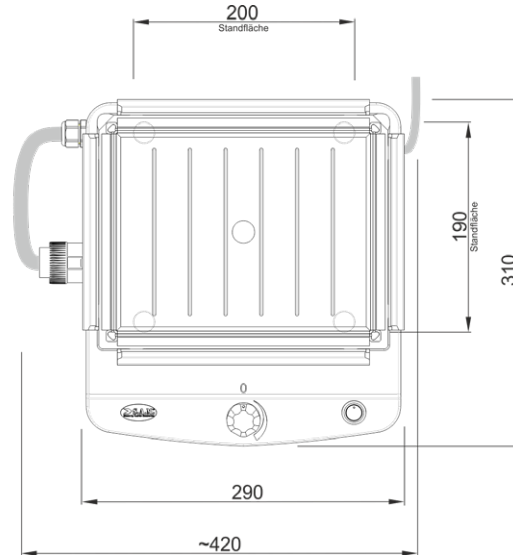

The Freshpak-system as standalone-version.

- > Manual positioning of cut plastic sheets.
- > Manual product placement.
- > Sealing at the touch of a button.
- > Pack sizes: 26 x 21 cm.
- > Integrated scale.

## MASSE UND GEWICHT

- > Gewicht netto
- > Abmessungen B x T x H
- > 9,4 kg
- > 370 x 310 x 140 mm

## WEIGHT AND DIMENSIONS

- > Net weight
- > Dimensions L x W x H
- > 9,4 kg
- > 370 x 310 x 140 mm

## MECHANICAL DATA

- > Max. product size W x H
- > 210 x 160 mm